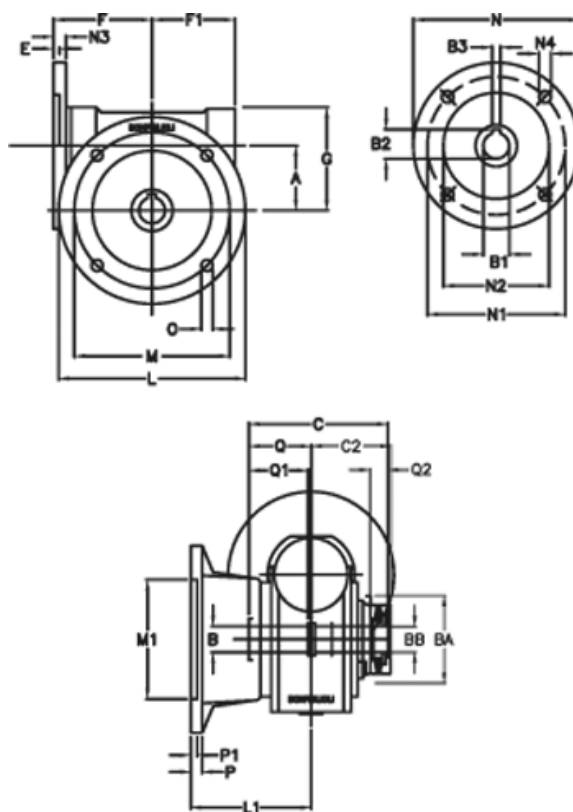

Article number: 390204904542736

Description: Worm Gear with Torque Limiter  
VF 49-L2-F-45 P71B5

## Measures

a = 49.50	C2 = 63,5	m = 90	P = 12
B = 25	Description = VF 49F-xx-71B5	M1 = 70	P1 = 10
B1 E7 = 14	E = 3.0	N = 160	Q = 51.0
B2 = 16.3	F = 70	N1 = 130	Q1 = 41
B3 H9 = 5	F1 = 63	N2 = 110	Q2 = 15
BA = 63	g = 80	N3 = 10.5	
BB H7 = 14	L = 125	N4 = 9.5	
C = 105	L1 = 85.5	O = 10.5	